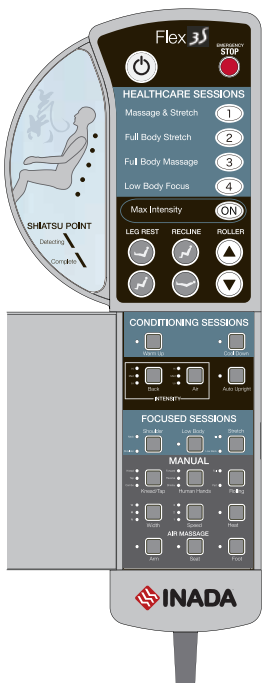

■ Available Colors

Healthcare Sessions

- Massage & Stretch
- Full Body Stretch
- Full Body Massage
- Low Body Focus

Conditioning Sessions

- Warm Up
- Cool Down